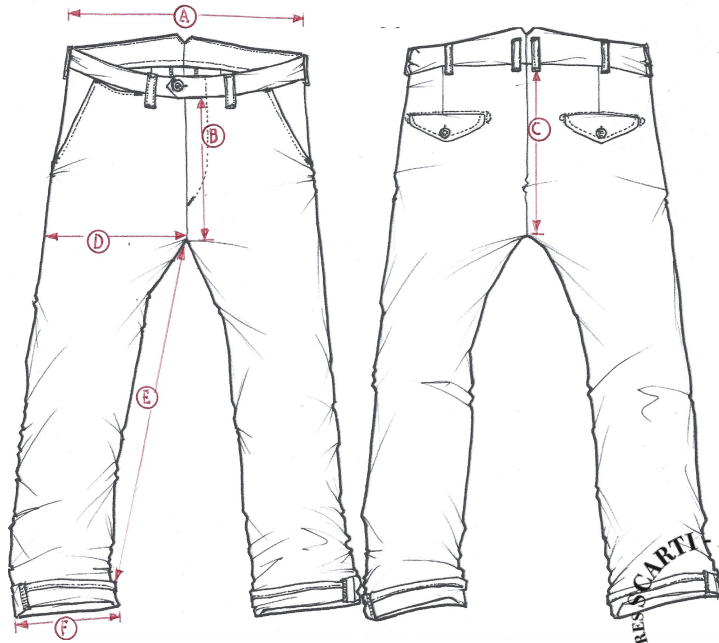

STYLE:130

CARTI LAB MEDITERRANEAN MANUFACTURERS

SIZING/FIT		28	29	30	31	32	33	34	36	38	40
WAIST	A		38		41,5		43				
FRONT RISE	B		27		28		29				
BACK RISE	C		44		45		46				
THIGH	D		33		35		37				
INSEAM	E		80		80		80				
LEG OPENING	F		22		23		23				