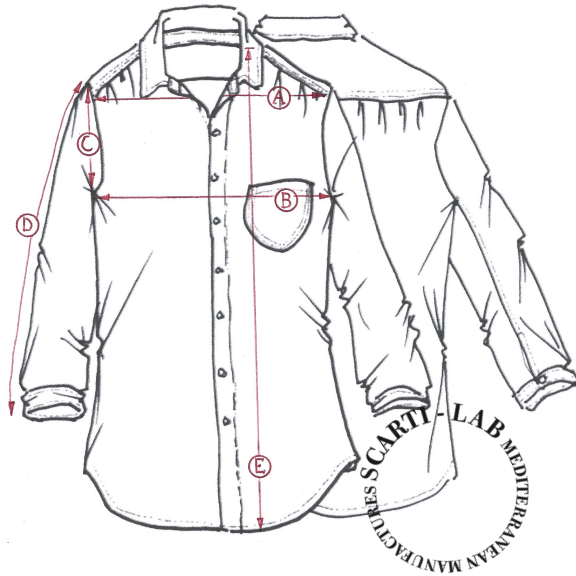

STYLE:W-508

SIZINIG FIT		XXS	XS	S	M	L	XL
SHOULDER WIDTH	A			41			
CHEST	B			45			
ARMHOLE	C			19			
SLEEVE LENGHT	D			60			
LENGHT	E			66			