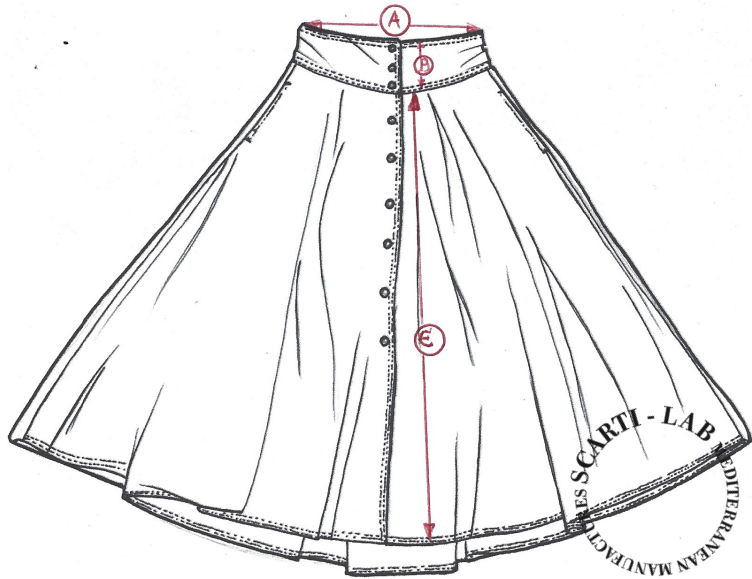

STYLE:W-700

SIZING/FIT		XXS	XS	S	M	L	XL
WAIST	A			34		38	
WAISTBAND HEIGHT	B			10		10	
LENGHT	E			76		78	