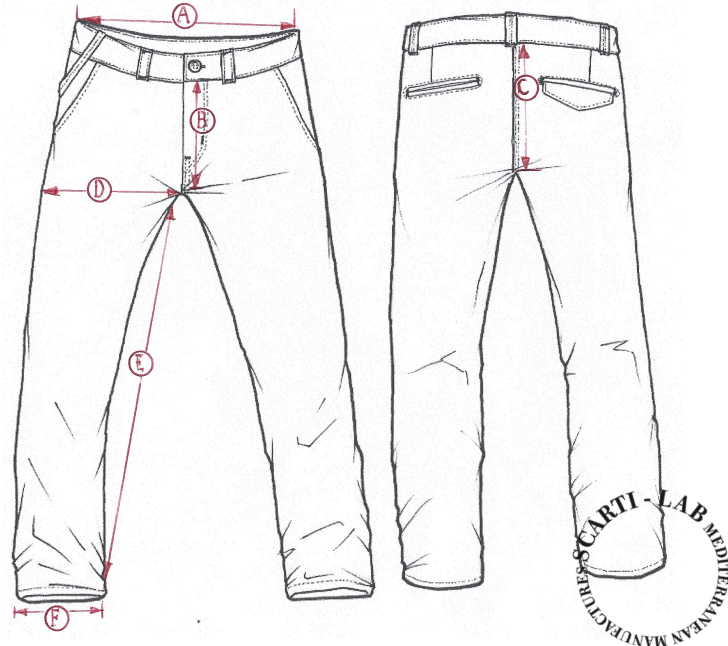

STYLE: 101

SIZING/FIT		28	29	30	31	32	33	34	36	38	40
WAIST	A					44					
FRONT RISE	B					24					
BACK RISE	C					35					
THIGH	D					31					
INSEAM	E					88					
LEG OPENING	F					20					