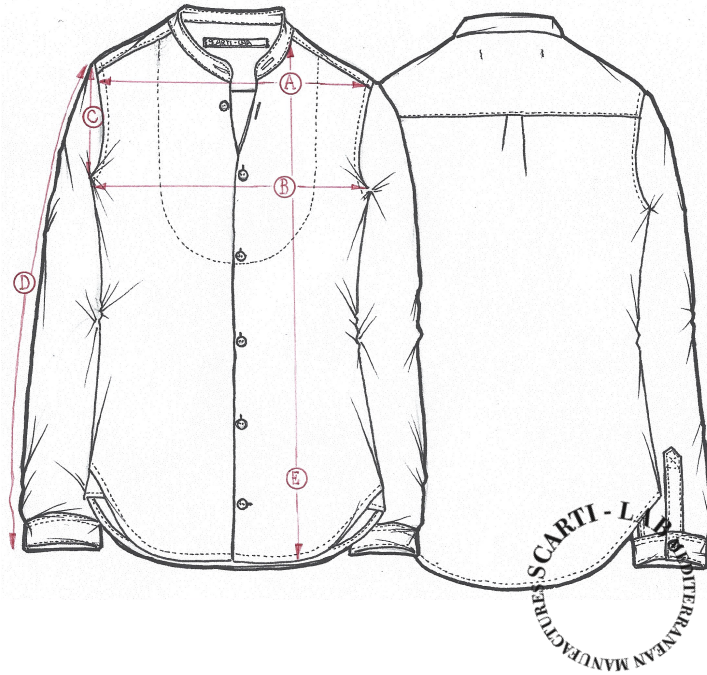

STYLE : 304

SIZING/FIT		XXS	XS	S	M	L	XL	XXL	XXXL
SHOULDER WIDTH	A				44				
CHEST	B				52				
ARMHOLE	C				25				
SLEEVE LENGHT	D				70				
LENGHT	E				76				