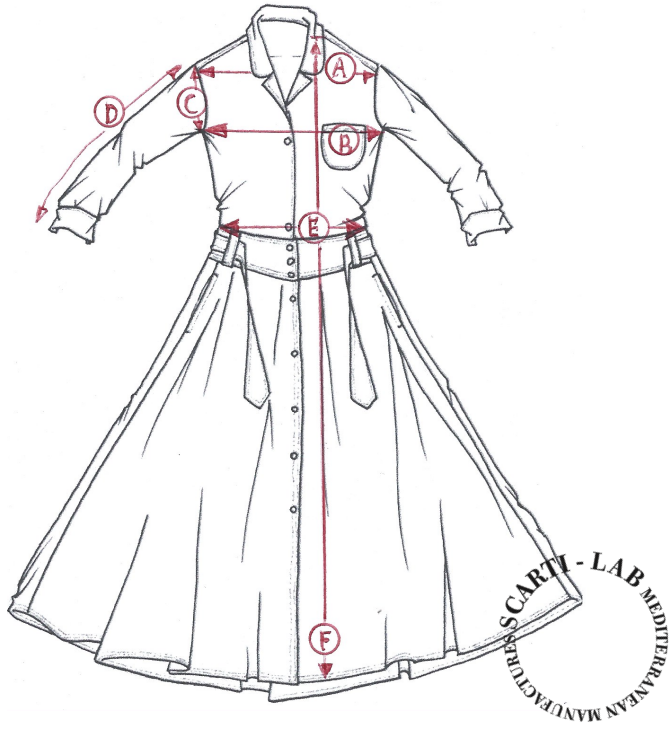

STYLE:W-403

SIZING/FIT		XXS	XS	S	M	L	XL
SHOULDER WIDTH	A		35	37	38		
CHEST	B		44	45	46		
ARMHOLE	C		22	23	24		
SLEEVE LENGHT	D		43	43	44		
WAIST	E		37	39	42		
LENGHT	F		122	122	123		