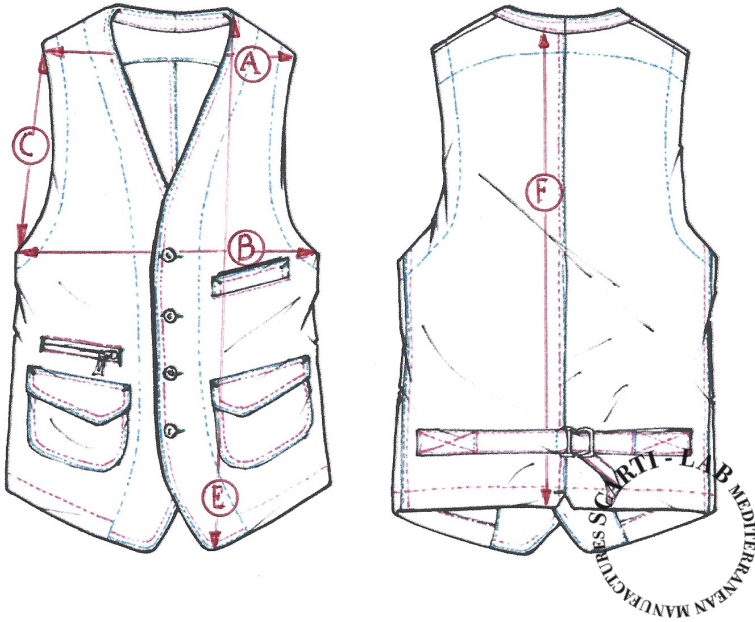

**STYLE : 403**

SIZING/FIT		XXS	XS	S	M	L	XL	XXL	XXXL
SHOULDER WIDTH	<b>A</b>				36				
CHEST	<b>B</b>				52				
ARMHOLE	<b>C</b>				26				
FRONT LENGHT	<b>E</b>				62				
BACK LENGHT	<b>F</b>				53				