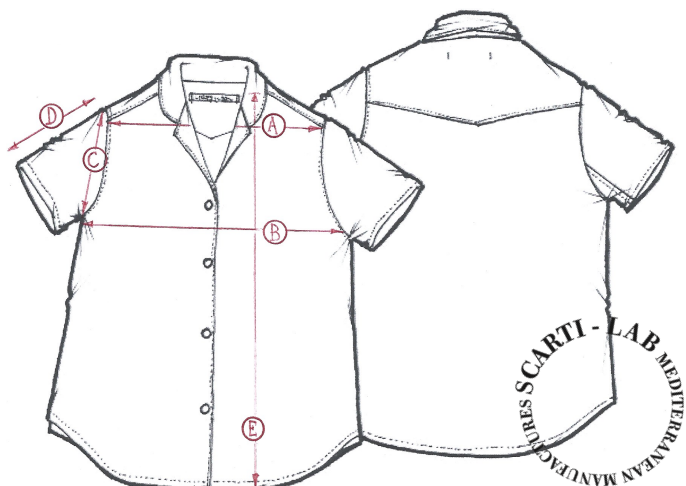

STYLE:W-511

SIZINIG FIT		XXS	XS	S	M	L	XL
SHOULDER WIDTH	A			36			
CHEST	B			49			
ARMHOLE	C			23			
SLEEVE LENGHT	D			18			
LENGHT	E			64			