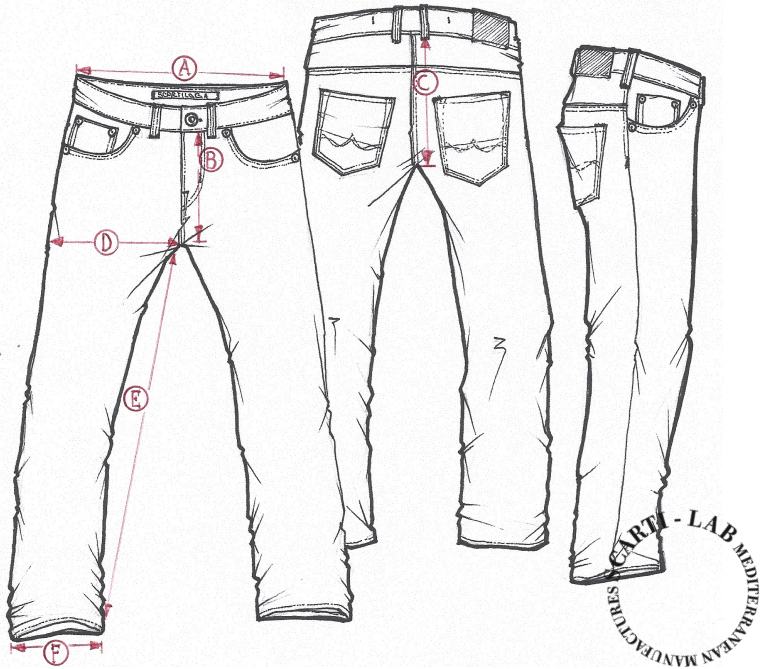

STYLE : 06RS

SIZING/FIT		30	31	32	33	34	36	38
WAIST	A			44				
FRONT RISE	B			23				
BACK RISE	C			32				
THIGH	D			31				
INSEAM	E			85				
LEG OPENING	F			20				